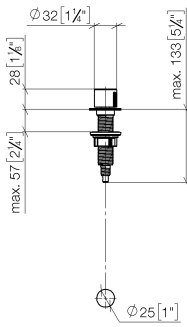

**Strainer waste with control handle - Brushed Chrome**

ELIO

10 712 970

- control for single basin
- including adapter for Bowden cable

Fits ELIO, ENO, MEM, META SQUARE, SYNC and TARA ULTRA

Fits: ELIO, MEM, ENO, SYNC, TARA ULTRA, META SQUARE

	Brushed Chrome	10 712 970-93
	Chrome	10 712 970-00
	Brushed Platinum	10 712 970-06
	Platinum	10 712 970-08
	Durabronze (23kt Gold)	10 712 970-09
	Dark Chrome	10 712 970-19
	Brushed Durabronze (23kt Gold)	10 712 970-28
	Matte Black	10 712 970-33
	Brushed Champagne (22kt Gold)	10 712 970-46
	Champagne (22kt Gold)	10 712 970-47
	Brushed Dark Platinum	10 712 970-99

10 712 970

mm [inches]

10 712 970

Parts for other finishes can be found here: [Chrome](#)

### Spare parts list

No.	Item Number	Name	Quantity used	Delivery time
1	09 20 97 030-93	handle	1	60
2	90 12 12 002 00 90	fixing cap	1	2
3	09 27 87 011-93	rosette	1	60
4	09 14 10 042 90	seal	1	2
5	09 29 06 087-93	spindle	1	-
Spare part can no longer be ordered, please order the replacement item				
6	04 30 01 029 00 90	adaptor	1	2
7	09 24 03 175 90	adaptor	1	2
8	09 11 10 073-07	connection	1	30
9	09 11 10 074-07	connection	1	30
10	09 11 10 079-07	connection	1	30
11	09 30 11 087 90	disc	1	2
12	09 23 30 024-07	nut	1	30