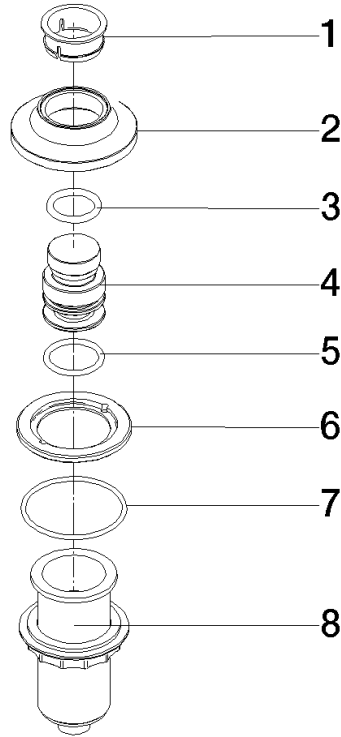

For more information go to [www.insinkerator.com](http://www.insinkerator.com)

	Durabronss (23kt Gold)	10 713 809-09
	Chrome	10 713 809-00
	Brushed Platinum	10 713 809-06
	Platinum	10 713 809-08
	Dark Chrome	10 713 809-19
	Brushed Durabronss (23kt Gold)	10 713 809-28
	Matte Black	10 713 809-33
	Brushed Champagne (22kt Gold)	10 713 809-46
	Champagne (22kt Gold)	10 713 809-47
	Brushed Chrome	10 713 809-93
	Brushed Dark Platinum	10 713 809-99

10 713 809

mm [inches]

10 713 809

Parts for other finishes can be found here: [Chrome](#)

### Spare parts list

No.	Item Number	Name	Quantity used	Delivery time
1	09 28 10 141 90	sleeve	1	2
2	90 27 80 034 00-09	rosette	1	-
Spare part can no longer be ordered, please order the replacement item				
3	09 14 10 507 90	seal	1	2
4	90 21 33 052 00-09	Pushbutton	1	-
Spare part can no longer be ordered, please order the replacement item				
5	09 14 10 015 90	seal	1	2
6	90 24 01 033 00 90	ring	1	2
7	09 14 10 210 90	seal	1	2
8	04 30 01 186 00 90	sleeve	1	2