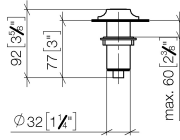

10 713 809

mm [inches]

10 713 809

Parts for other finishes can be found here: [Chrome](#)

### Spare parts list

No.	Item Number	Name	Quantity used	Delivery time
1	09 28 10 141 90	sleeve	1	2
2	90 27 80 034 00-09	rosette	1	-
Spare part can no longer be ordered, please order the replacement item				
3	09 14 10 507 90	seal	1	2
4	90 21 33 052 00-09	Pushbutton	1	-
Spare part can no longer be ordered, please order the replacement item				
5	09 14 10 015 90	seal	1	2
6	90 24 01 033 00 90	ring	1	2
7	09 14 10 210 90	seal	1	2
8	04 30 01 186 00 90	sleeve	1	2