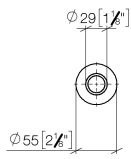

10 713 809

mm [inches]

10 713 809

Parts for other finishes can be found here: [Chrome](#)

### Spare parts list

No.	Item Number	Name	Quantity used	Delivery time
1	09 28 10 141 90	sleeve	1	2
2	90 27 80 034 00-19	rosette	1	-
Spare part can no longer be ordered, please order the replacement item				
3	09 14 10 507 90	seal	1	2
4	90 21 33 052 00-19	Pushbutton	1	-
Spare part can no longer be ordered, please order the replacement item				
5	09 14 10 015 90	seal	1	2
6	90 24 01 033 00 90	ring	1	2
7	09 14 10 210 90	seal	1	2
8	04 30 01 186 00 90	sleeve	1	2