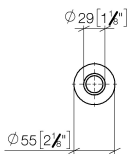

10 713 809

mm [inches]

10 713 809

Parts for other finishes can be found here: [Chrome](#)

Spare parts list

No.	Item Number	Name	Quantity used	Delivery time
1	09 28 10 141 90	sleeve	1	2
2	90 27 80 034 00-33	rosette	1	-
Spare part can no longer be ordered, please order the replacement item				
3	09 14 10 507 90	seal	1	2
4	90 21 33 052 00-33	Pushbutton	1	-
Spare part can no longer be ordered, please order the replacement item				
5	09 14 10 015 90	seal	1	2
6	90 24 01 033 00 90	ring	1	2
7	09 14 10 210 90	seal	1	2
8	04 30 01 186 00 90	sleeve	1	2