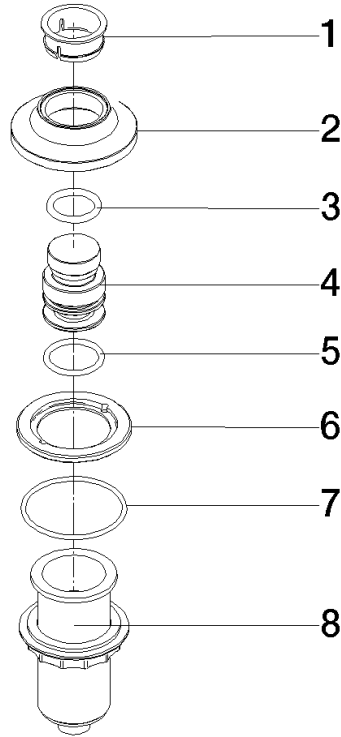

For more information go to www.insinkerator.com

	Champagne (22kt Gold)	10 713 809-47
	Chrome	10 713 809-00
	Brushed Platinum	10 713 809-06
	Platinum	10 713 809-08
	Durabross (23kt Gold)	10 713 809-09
	Dark Chrome	10 713 809-19
	Brushed Durabross (23kt Gold)	10 713 809-28
	Matte Black	10 713 809-33
	Brushed Champagne (22kt Gold)	10 713 809-46
	Brushed Chrome	10 713 809-93
	Brushed Dark Platinum	10 713 809-99

10 713 809

mm [inches]

10 713 809

Parts for other finishes can be found here: [Chrome](#)

Spare parts list

No.	Item Number	Name	Quantity used	Delivery time
1	09 28 10 141 90	sleeve	1	2
2	90 27 80 034 00-47	rosette	1	-
Spare part can no longer be ordered, please order the replacement item				
3	09 14 10 507 90	seal	1	2
4	90 21 33 052 00-47	Pushbutton	1	-
Spare part can no longer be ordered, please order the replacement item				
5	09 14 10 015 90	seal	1	2
6	90 24 01 033 00 90	ring	1	2
7	09 14 10 210 90	seal	1	2
8	04 30 01 186 00 90	sleeve	1	2