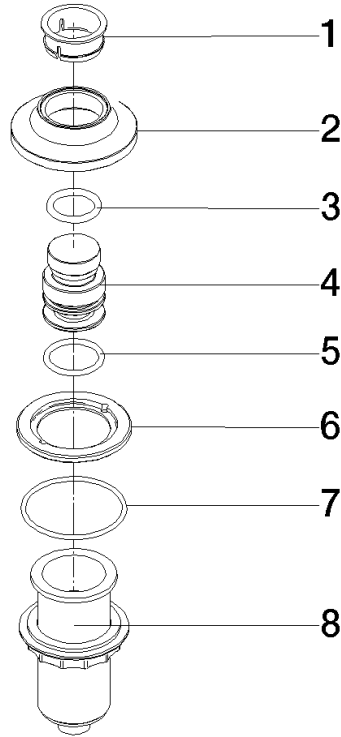

For more information go to www.insinkerator.com

	Brushed Dark Platinum	10 713 809-99
	Chrome	10 713 809-00
	Brushed Platinum	10 713 809-06
	Platinum	10 713 809-08
	Durabross (23kt Gold)	10 713 809-09
	Dark Chrome	10 713 809-19
	Brushed Durabross (23kt Gold)	10 713 809-28
	Matte Black	10 713 809-33
	Brushed Champagne (22kt Gold)	10 713 809-46
	Champagne (22kt Gold)	10 713 809-47
	Brushed Chrome	10 713 809-93

10 713 809

mm [inches]

10 713 809

Parts for other finishes can be found here: [Chrome](#)

Spare parts list

No.	Item Number	Name	Quantity used	Delivery time
1	09 28 10 141 90	sleeve	1	2
2	90 27 80 034 00-99	rosette	1	-
Spare part can no longer be ordered, please order the replacement item				
3	09 14 10 507 90	seal	1	2
4	90 21 33 052 00-99	Pushbutton	1	-
Spare part can no longer be ordered, please order the replacement item				
5	09 14 10 015 90	seal	1	2
6	90 24 01 033 00 90	ring	1	2
7	09 14 10 210 90	seal	1	2
8	04 30 01 186 00 90	sleeve	1	2