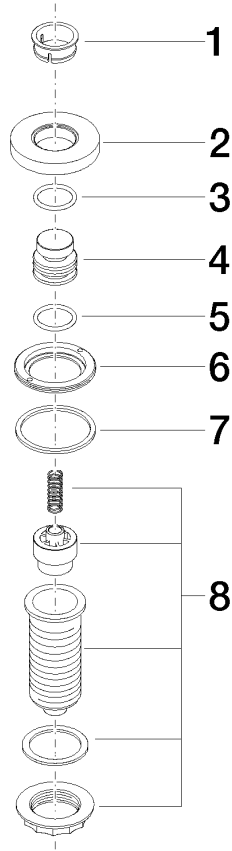

10 713 970

Fits: ELIO, MEM, TARA, ENO, SYNC, TARA ULTRA, META SQUARE

- for controlling a waste disposal unit

Compatible with waste disposal units with integrated air switch made by Insinkerator®, e.g. Evolution.

The products are not available in all markets, please contact your Dornbracht sales force.

For more information go to www.insinkerator.com

Fits ELIO, ENO, MEM, META SQUARE, SYNC, TARA and TARA ULTRA

	Brushed Platinum	10 713 970-06
	Chrome	10 713 970-00
	Platinum	10 713 970-08
	Durabrace (23kt Gold)	10 713 970-09
	Dark Chrome	10 713 970-19
	Brushed Durabrace (23kt Gold)	10 713 970-28
	Matte Black	10 713 970-33
	Brushed Champagne (22kt Gold)	10 713 970-46
	Champagne (22kt Gold)	10 713 970-47
	Brushed Chrome	10 713 970-93
	Brushed Dark Platinum	10 713 970-99

10 713 970

mm [inches]

10 713 970

Parts for other finishes can be found here: [Chrome](#)

Spare parts list

No.	Item Number	Name	Quantity used	Delivery time
1	09 28 10 141 90	sleeve	1	2
2	09 27 87 012-06	rosette	1	60
3	09 14 10 507 90	seal	1	2
4	09 21 33 045-06	insert	1	10
5	09 14 10 015 90	seal	1	2
6	09 24 01 030 90	ring	1	2
7	09 14 05 037 90	seal	1	2
8	04 30 01 186 00 90	sleeve	1	2