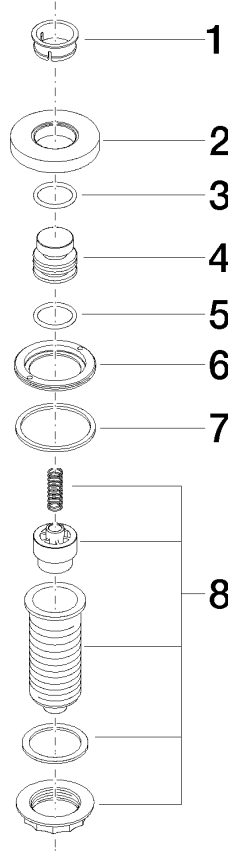

10 713 970

Fits: ELIO, MEM, TARA, ENO, SYNC, TARA
ULTRA, META SQUARE

- for controlling a waste disposal unit

Compatible with waste disposal units with integrated air switch made by Insinkerator®, e.g. Evolution.

The products are not available in all markets, please contact your Dornbracht sales force.

For more information go to www.insinkerator.com

Fits ELIO, ENO, MEM, META SQUARE, SYNC, TARA and TARA ULTRA

	Durabronss (23kt Gold)	10 713 970-09
	Chrome	10 713 970-00
	Brushed Platinum	10 713 970-06
	Platinum	10 713 970-08
	Dark Chrome	10 713 970-19
	Brushed Durabronss (23kt Gold)	10 713 970-28
	Matte Black	10 713 970-33
	Brushed Champagne (22kt Gold)	10 713 970-46
	Champagne (22kt Gold)	10 713 970-47
	Brushed Chrome	10 713 970-93
	Brushed Dark Platinum	10 713 970-99

10 713 970

mm [inches]

10 713 970

Parts for other finishes can be found here: [Chrome](#)

Spare parts list

No.	Item Number	Name	Quantity used	Delivery time
1	09 28 10 141 90	sleeve	1	2
2	09 27 87 012-09	rosette	1	40
3	09 14 10 507 90	seal	1	2
4	09 21 33 045-09	insert	1	40
5	09 14 10 015 90	seal	1	2
6	09 24 01 030 90	ring	1	2
7	09 14 05 037 90	seal	1	2
8	04 30 01 186 00 90	sleeve	1	2