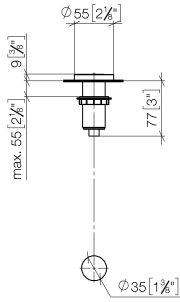

10 713 970

mm [inches]

10 713 970

Parts for other
finishes can be found
here: [Chrome](#)