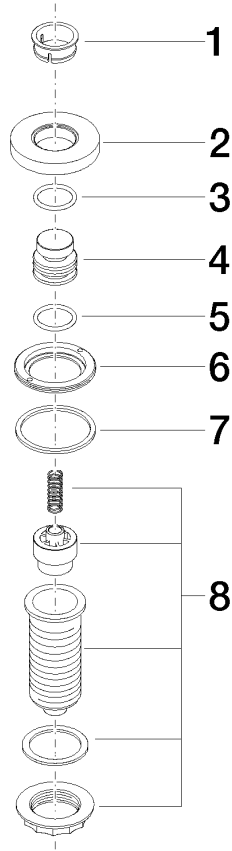

10 713 970

Fits: ELIO, MEM, TARA, ENO, SYNC, TARA  
ULTRA, META SQUARE

- for controlling a waste disposal unit

Compatible with waste disposal units with integrated air switch made by Insinkerator®, e.g. Evolution.

	Matte Black	10 713 970-33
	Chrome	10 713 970-00
	Brushed Platinum	10 713 970-06
	Platinum	10 713 970-08
	Durabross (23kt Gold)	10 713 970-09
	Dark Chrome	10 713 970-19
	Brushed Durabross (23kt Gold)	10 713 970-28
	Brushed Champagne (22kt Gold)	10 713 970-46
	Champagne (22kt Gold)	10 713 970-47
	Brushed Chrome	10 713 970-93
	Brushed Dark Platinum	10 713 970-99

10 713 970

mm [inches]

10 713 970

Parts for other finishes can be found here: [Chrome](#)

**Spare parts list**

No.	Item Number	Name	Quantity used	Delivery time
1	09 28 10 141 90	sleeve	1	2
2	09 27 87 012-33	rosette	1	2
3	09 14 10 507 90	seal	1	2
4	09 21 33 045-33	insert	1	2
5	09 14 10 015 90	seal	1	2
6	09 24 01 030 90	ring	1	2
7	09 14 05 037 90	seal	1	2
8	04 30 01 186 00 90	sleeve	1	2