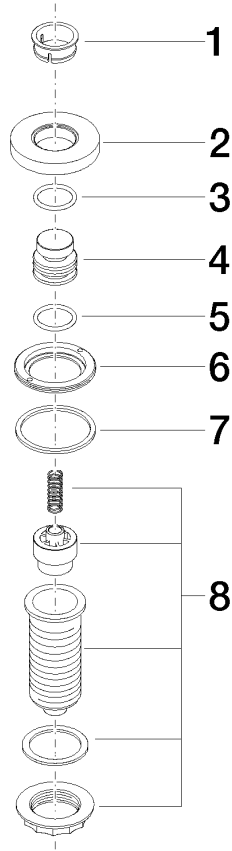

10 713 970

Fits: ELIO, MEM, TARA, ENO, SYNC, TARA
ULTRA, META SQUARE

- for controlling a waste disposal unit

Compatible with waste disposal units with integrated air switch made by Insinkerator®, e.g. Evolution.

The products are not available in all markets, please contact your Dornbracht sales force.

For more information go to www.insinkerator.com

Fits ELIO, ENO, MEM, META SQUARE, SYNC, TARA and TARA ULTRA

	Brushed Chrome	10 713 970-93
	Chrome	10 713 970-00
	Brushed Platinum	10 713 970-06
	Platinum	10 713 970-08
	Durabrand (23kt Gold)	10 713 970-09
	Dark Chrome	10 713 970-19
	Brushed Durabrand (23kt Gold)	10 713 970-28
	Matte Black	10 713 970-33
	Brushed Champagne (22kt Gold)	10 713 970-46
	Champagne (22kt Gold)	10 713 970-47
	Brushed Dark Platinum	10 713 970-99

10 713 970

mm [inches]

10 713 970

Parts for other finishes can be found here: [Chrome](#)

Spare parts list

No.	Item Number	Name	Quantity used	Delivery time
1	09 28 10 141 90	sleeve	1	2
2	09 27 87 012-93	rosette	1	60
3	09 14 10 507 90	seal	1	2
4	09 21 33 045-93	insert	1	60
5	09 14 10 015 90	seal	1	2
6	09 24 01 030 90	ring	1	2
7	09 14 05 037 90	seal	1	2
8	04 30 01 186 00 90	sleeve	1	2