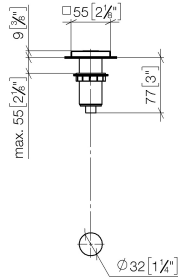

For more information go to www.insinkerator.com

Fits LOT

	Brushed Platinum	10 714 970-06
	Chrome	10 714 970-00
	Platinum	10 714 970-08
	Durabrace (23kt Gold)	10 714 970-09
	Dark Chrome	10 714 970-19
	Brushed Durabrace (23kt Gold)	10 714 970-28
	Brushed Champagne (22kt Gold)	10 714 970-46
	Champagne (22kt Gold)	10 714 970-47
	Brushed Chrome	10 714 970-93
	Brushed Dark Platinum	10 714 970-99

10 714 970

mm [inches]

10 714 970

Parts for other finishes can be found here: [Chrome](#)

Spare parts list

No.	Item Number	Name	Quantity used	Delivery time
1	09 28 10 141 90	sleeve	1	2
2	09 27 87 013-06	rosette	1	60
3	09 14 10 507 90	seal	1	2
4	09 21 33 045-06	insert	1	10
5	09 14 10 015 90	seal	1	2
6	09 24 01 030 90	ring	1	2
7	09 14 05 037 90	seal	1	2
8	04 30 01 186 00 90	sleeve	1	2