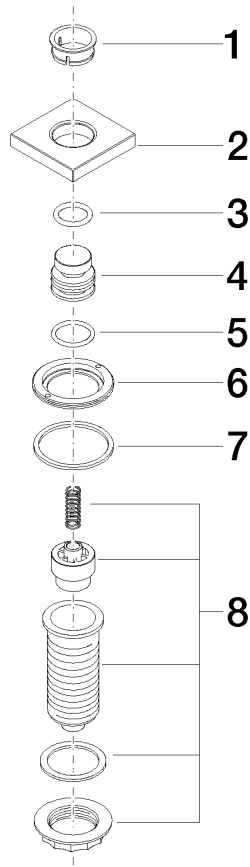

10 714 970

- for controlling a waste disposal unit

Compatible with waste disposal units with integrated air switch made by Insinkerator®, e.g. Evolution.

The products are not available in all markets, please contact your Dornbracht sales force.

For more information go to www.insinkerator.com

Fits LOT

	Brushed Platinum	10 714 970-06
	Chrome	10 714 970-00
	Platinum	10 714 970-08
	Durabrace (23kt Gold)	10 714 970-09
	Dark Chrome	10 714 970-19
	Brushed Durabrace (23kt Gold)	10 714 970-28
	Brushed Champagne (22kt Gold)	10 714 970-46
	Champagne (22kt Gold)	10 714 970-47
	Brushed Chrome	10 714 970-93
	Brushed Dark Platinum	10 714 970-99

10 714 970

mm [inches]

10 714 970

Parts for other finishes can be found here: [Chrome](#)

Spare parts list

No.	Item Number	Name	Quantity used	Delivery time
1	09 28 10 141 90	sleeve	1	2
2	09 27 87 013-06	rosette	1	60
3	09 14 10 507 90	seal	1	2
4	09 21 33 045-06	insert	1	10
5	09 14 10 015 90	seal	1	2
6	09 24 01 030 90	ring	1	2
7	09 14 05 037 90	seal	1	2
8	04 30 01 186 00 90	sleeve	1	2