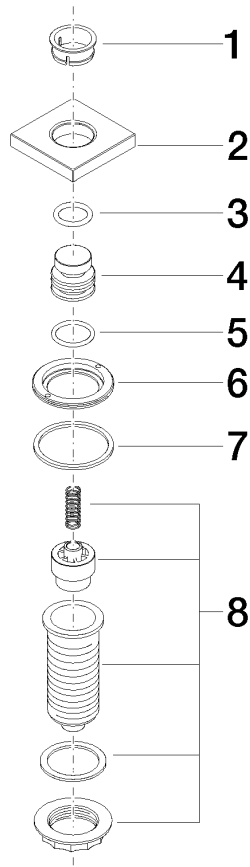

10 714 970

- for controlling a waste disposal unit

Compatible with waste disposal units with integrated air switch made by Insinkerator®, e.g. Evolution.

The products are not available in all markets, please contact your Dornbracht sales force.

For more information go to www.insinkerator.com

Fits LOT

	Durabronz (23kt Gold)	10 714 970-09
	Chrome	10 714 970-00
	Brushed Platinum	10 714 970-06
	Platinum	10 714 970-08
	Dark Chrome	10 714 970-19
	Brushed Durabronz (23kt Gold)	10 714 970-28
	Brushed Champagne (22kt Gold)	10 714 970-46
	Champagne (22kt Gold)	10 714 970-47
	Brushed Chrome	10 714 970-93
	Brushed Dark Platinum	10 714 970-99

10 714 970

mm [inches]

10 714 970

Parts for other finishes can be found here: [Chrome](#)

Spare parts list

No.	Item Number	Name	Quantity used	Delivery time
1	09 28 10 141 90	sleeve	1	2
2	09 27 87 013-09	rosette	1	40
3	09 14 10 507 90	seal	1	2
4	09 21 33 045-09	insert	1	40
5	09 14 10 015 90	seal	1	2
6	09 24 01 030 90	ring	1	2
7	09 14 05 037 90	seal	1	2
8	04 30 01 186 00 90	sleeve	1	2