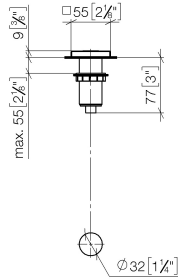

For more information go to www.insinkerator.com

Fits LOT

	Durabronz (23kt Gold)	10 714 970-09
	Chrome	10 714 970-00
	Brushed Platinum	10 714 970-06
	Platinum	10 714 970-08
	Dark Chrome	10 714 970-19
	Brushed Durabronz (23kt Gold)	10 714 970-28
	Brushed Champagne (22kt Gold)	10 714 970-46
	Champagne (22kt Gold)	10 714 970-47
	Brushed Chrome	10 714 970-93
	Brushed Dark Platinum	10 714 970-99

10 714 970

mm [inches]

10 714 970

Parts for other finishes can be found here: [Chrome](#)

Spare parts list

No.	Item Number	Name	Quantity used	Delivery time
1	09 28 10 141 90	sleeve	1	2
2	09 27 87 013-09	rosette	1	40
3	09 14 10 507 90	seal	1	2
4	09 21 33 045-09	insert	1	40
5	09 14 10 015 90	seal	1	2
6	09 24 01 030 90	ring	1	2
7	09 14 05 037 90	seal	1	2
8	04 30 01 186 00 90	sleeve	1	2