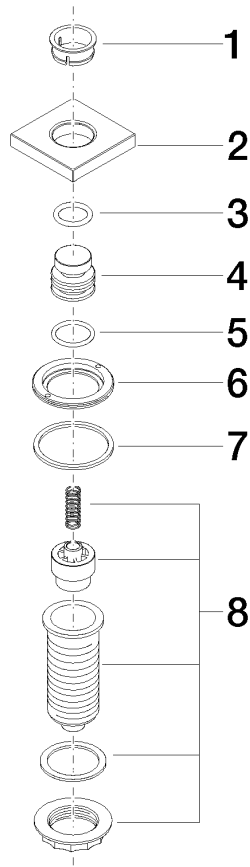

10 714 970

- for controlling a waste disposal unit

Compatible with waste disposal units with integrated air switch made by Insinkerator®, e.g. Evolution.

The products are not available in all markets, please contact your Dornbracht sales force.

For more information go to www.insinkerator.com

Fits LOT

	Brushed Champagne (22kt Gold)	10 714 970-46
	Chrome	10 714 970-00
	Brushed Platinum	10 714 970-06
	Platinum	10 714 970-08
	Durabross (23kt Gold)	10 714 970-09
	Dark Chrome	10 714 970-19
	Brushed Durabross (23kt Gold)	10 714 970-28
	Champagne (22kt Gold)	10 714 970-47
	Brushed Chrome	10 714 970-93
	Brushed Dark Platinum	10 714 970-99

10 714 970

mm [inches]

10 714 970

Parts for other finishes can be found here: [Chrome](#)

Spare parts list

No.	Item Number	Name	Quantity used	Delivery time
1	09 28 10 141 90	sleeve	1	2
2	09 27 87 013-46	rosette	1	30
3	09 14 10 507 90	seal	1	2
4	09 21 33 045-46	insert	1	30
5	09 14 10 015 90	seal	1	2
6	09 24 01 030 90	ring	1	2
7	09 14 05 037 90	seal	1	2
8	04 30 01 186 00 90	sleeve	1	2