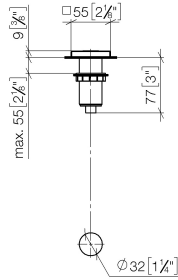

For more information go to [www.insinkerator.com](http://www.insinkerator.com)

Fits LOT

	Champagne (22kt Gold)	10 714 970-47
	Chrome	10 714 970-00
	Brushed Platinum	10 714 970-06
	Platinum	10 714 970-08
	Durabronze (23kt Gold)	10 714 970-09
	Dark Chrome	10 714 970-19
	Brushed Durabronze (23kt Gold)	10 714 970-28
	Brushed Champagne (22kt Gold)	10 714 970-46
	Brushed Chrome	10 714 970-93
	Brushed Dark Platinum	10 714 970-99

10 714 970

mm [inches]

10 714 970

Parts for other finishes can be found here: [Chrome](#)

**Spare parts list**

No.	Item Number	Name	Quantity used	Delivery time
1	09 28 10 141 90	sleeve	1	2
2	09 27 87 013-47	rosette	1	30
3	09 14 10 507 90	seal	1	2
4	09 21 33 045-47	insert	1	30
5	09 14 10 015 90	seal	1	2
6	09 24 01 030 90	ring	1	2
7	09 14 05 037 90	seal	1	2
8	04 30 01 186 00 90	sleeve	1	2