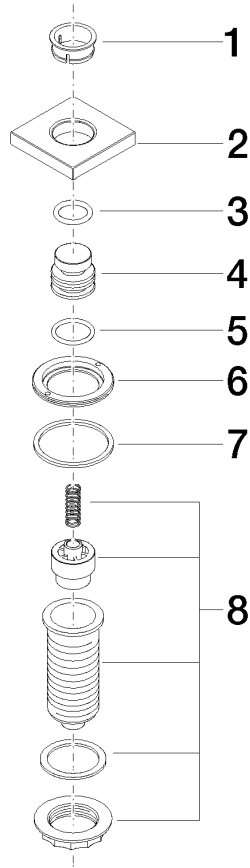

For more information go to [www.insinkerator.com](http://www.insinkerator.com)

Fits LOT

	Champagne (22kt Gold)	10 714 970-47
	Chrome	10 714 970-00
	Brushed Platinum	10 714 970-06
	Platinum	10 714 970-08
	Durabronze (23kt Gold)	10 714 970-09
	Dark Chrome	10 714 970-19
	Brushed Durabronze (23kt Gold)	10 714 970-28
	Brushed Champagne (22kt Gold)	10 714 970-46
	Brushed Chrome	10 714 970-93
	Brushed Dark Platinum	10 714 970-99

10 714 970

mm [inches]

10 714 970

Parts for other finishes can be found here: [Chrome](#)

**Spare parts list**

No.	Item Number	Name	Quantity used	Delivery time
1	09 28 10 141 90	sleeve	1	2
2	09 27 87 013-47	rosette	1	30
3	09 14 10 507 90	seal	1	2
4	09 21 33 045-47	insert	1	30
5	09 14 10 015 90	seal	1	2
6	09 24 01 030 90	ring	1	2
7	09 14 05 037 90	seal	1	2
8	04 30 01 186 00 90	sleeve	1	2