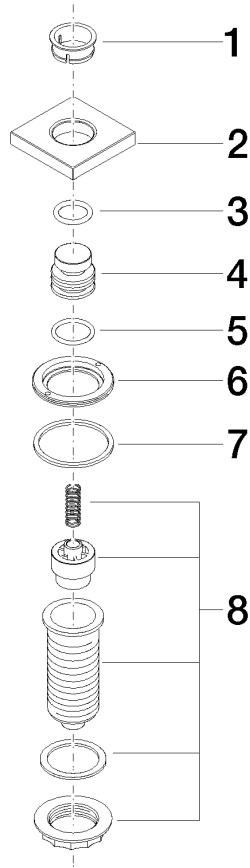

For more information go to www.insinkerator.com

Fits LOT

	Brushed Chrome	10 714 970-93
	Chrome	10 714 970-00
	Brushed Platinum	10 714 970-06
	Platinum	10 714 970-08
	Durabross (23kt Gold)	10 714 970-09
	Dark Chrome	10 714 970-19
	Brushed Durabross (23kt Gold)	10 714 970-28
	Brushed Champagne (22kt Gold)	10 714 970-46
	Champagne (22kt Gold)	10 714 970-47
	Brushed Dark Platinum	10 714 970-99

10 714 970

mm [inches]

10 714 970

Parts for other finishes can be found here: [Chrome](#)

Spare parts list

No.	Item Number	Name	Quantity used	Delivery time
1	09 28 10 141 90	sleeve	1	2
2	09 27 87 013-93	rosette	1	60
3	09 14 10 507 90	seal	1	2
4	09 21 33 045-93	insert	1	60
5	09 14 10 015 90	seal	1	2
6	09 24 01 030 90	ring	1	2
7	09 14 05 037 90	seal	1	2
8	04 30 01 186 00 90	sleeve	1	2