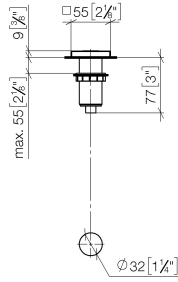

For more information go to www.insinkerator.com

Fits LOT

	Brushed Chrome	10 714 970-93
	Chrome	10 714 970-00
	Brushed Platinum	10 714 970-06
	Platinum	10 714 970-08
	Durabross (23kt Gold)	10 714 970-09
	Dark Chrome	10 714 970-19
	Brushed Durabross (23kt Gold)	10 714 970-28
	Brushed Champagne (22kt Gold)	10 714 970-46
	Champagne (22kt Gold)	10 714 970-47
	Brushed Dark Platinum	10 714 970-99

10 714 970

mm [inches]

10 714 970

Parts for other finishes can be found here: [Chrome](#)

Spare parts list

No.	Item Number	Name	Quantity used	Delivery time
1	09 28 10 141 90	sleeve	1	2
2	09 27 87 013-93	rosette	1	60
3	09 14 10 507 90	seal	1	2
4	09 21 33 045-93	insert	1	60
5	09 14 10 015 90	seal	1	2
6	09 24 01 030 90	ring	1	2
7	09 14 05 037 90	seal	1	2
8	04 30 01 186 00 90	sleeve	1	2