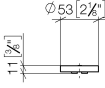

CYO Handle insert C - Chrome

CYO

11 186 811

mm [inches]

CYO Handle insert C - Chrome

CYO

11 186 811

Parts for other finishes can be found here: Brushed Platinum