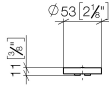

11 188 811

- with hot / cold marking
- for two-hole basin mixer

|   |                               |               |
|---|-------------------------------|---------------|
|  | Brushed Platinum              | 11 188 811-06 |
|  | Chrome                        | 11 188 811-00 |
|  | Platinum                      | 11 188 811-08 |
|  | Durabress (23kt Gold)         | 11 188 811-09 |
|  | Dark Chrome                   | 11 188 811-19 |
|  | Brushed Durabress (23kt Gold) | 11 188 811-28 |
|  | Brushed Dark Platinum         | 11 188 811-99 |

11 188 811

mm [inches]

11 188 811

Parts for other  
finishes can be found  
here: [Chrome](#)