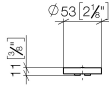

11 188 811

- with hot / cold marking
- for two-hole basin mixer

	Platinum	11 188 811-08
	Chrome	11 188 811-00
	Brushed Platinum	11 188 811-06
	Durabass (23kt Gold)	11 188 811-09
	Dark Chrome	11 188 811-19
	Brushed Durabass (23kt Gold)	11 188 811-28
	Brushed Dark Platinum	11 188 811-99

11 188 811

mm [inches]

11 188 811

Parts for other  
finishes can be found  
here: [Chrome](#)