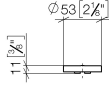

11 188 811

- with hot / cold marking
- for two-hole basin mixer

	Dark Chrome	11 188 811-19
	Chrome	11 188 811-00
	Brushed Platinum	11 188 811-06
	Platinum	11 188 811-08
	Durabross (23kt Gold)	11 188 811-09
	Brushed Durabross (23kt Gold)	11 188 811-28
	Brushed Dark Platinum	11 188 811-99

CYO Handle insert hot & cold - Dark Chrome

CYO

11 188 811

mm [inches]

11 188 811

Parts for other
finishes can be found
here: [Chrome](#)