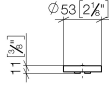

11 188 811

- with hot / cold marking
- for two-hole basin mixer

	Brushed Durabronz (23kt Gold)	11 188 811-28
	Chrome	11 188 811-00
	Brushed Platinum	11 188 811-06
	Platinum	11 188 811-08
	Durabronz (23kt Gold)	11 188 811-09
	Dark Chrome	11 188 811-19
	Brushed Dark Platinum	11 188 811-99

11 188 811

mm [inches]

11 188 811

Parts for other
finishes can be found
here: [Chrome](#)