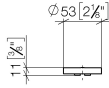

11 188 811

- with hot / cold marking
- for two-hole basin mixer

	Brushed Dark Platinum	11 188 811-99
	Chrome	11 188 811-00
	Brushed Platinum	11 188 811-06
	Platinum	11 188 811-08
	Durabass (23kt Gold)	11 188 811-09
	Dark Chrome	11 188 811-19
	Brushed Durabass (23kt Gold)	11 188 811-28

11 188 811

mm [inches]

11 188 811

Parts for other
finishes can be found
here: [Chrome](#)