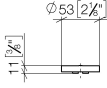

11 189 811

- with red & blue marking
- for two-hole basin mixer

| | | |
|--|-------------------------------|---------------|
|  | Chrome | 11 189 811-00 |
|  | Brushed Platinum | 11 189 811-06 |
|  | Platinum | 11 189 811-08 |
|  | Durabress (23kt Gold) | 11 189 811-09 |
|  | Dark Chrome | 11 189 811-19 |
|  | Brushed Durabress (23kt Gold) | 11 189 811-28 |
|  | Brushed Dark Platinum | 11 189 811-99 |

CYO Handle insert red & blue - Chrome

CYO

11 189 811

mm [inches]

CYO Handle insert red & blue - Chrome

CYO

11 189 811

11 189 811