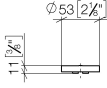

11 189 811

- with red & blue marking
- for two-hole basin mixer

	Platinum	11 189 811-08
	Chrome	11 189 811-00
	Brushed Platinum	11 189 811-06
	Durabress (23kt Gold)	11 189 811-09
	Dark Chrome	11 189 811-19
	Brushed Durabress (23kt Gold)	11 189 811-28
	Brushed Dark Platinum	11 189 811-99

CYO Handle insert red & blue - Platinum

CYO

11 189 811

mm [inches]

CYO Handle insert red & blue - Platinum

CYO

11 189 811

Spare parts list