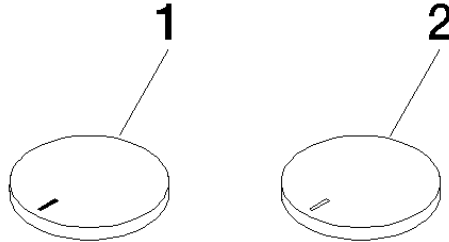

11 283 811

- with hot / cold marking
- for three-hole basin mixers and five-hole bath mixers

	Chrome	11 283 811-00
	Brushed Platinum	11 283 811-06
	Platinum	11 283 811-08
	Durabross (23kt Gold)	11 283 811-09
	Dark Chrome	11 283 811-19
	Brushed Durabross (23kt Gold)	11 283 811-28
	Brushed Champagne (22kt Gold)	11 283 811-46
	Champagne (22kt Gold)	11 283 811-47
	Brushed Dark Platinum	11 283 811-99

CYO Handle insert set hot & cold - Chrome

CYO

11 283 811

11 283 811

Parts for other finishes can be found here: Brushed
Platinum

Spare parts list

No.	Item Number	Name	Quantity used	Delivery time
1	11 183 811-00	CYO Handle insert hot - Chrome	1	10
2	11 184 811-00	CYO Handle insert cold - Chrome	1	10