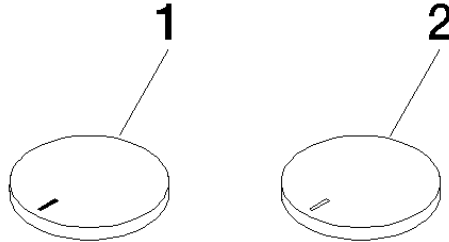

11 283 811 Product version from 7/1/2023

- with hot / cold marking
- for three-hole basin mixers and five-hole bath mixers

	Durabron (23kt Gold)	11 283 811-09
	Chrome	11 283 811-00
	Brushed Platinum	11 283 811-06
	Platinum	11 283 811-08
	Dark Chrome	11 283 811-19
	Brushed Durabron (23kt Gold)	11 283 811-28
	Brushed Champagne (22kt Gold)	11 283 811-46
	Champagne (22kt Gold)	11 283 811-47
	Brushed Dark Platinum	11 283 811-99

## CYO Handle insert set hot & cold - Durabross (23kt Gold)

---

CYO

11 283 811 Product version from 7/1/2023

11 283 811 Product version from 7/1/2023

Parts for other finishes can be found here: Chrome

Spare parts list

No.	Item Number	Name	Quantity used	Delivery time
1	11 183 811-09	CYO Handle insert hot - Durabross (23kt Gold)	1	40
2	11 184 811-09	CYO Handle insert cold - Durabross (23kt Gold)	1	40