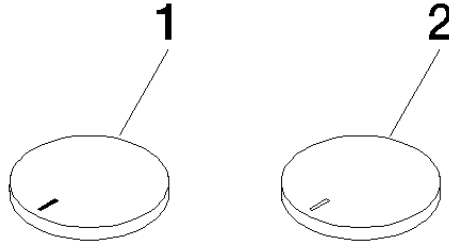

11 283 811 Product version from 7/1/2023

- with hot / cold marking
- for three-hole basin mixers and five-hole bath mixers

	Brushed Durabross (23kt Gold)	11 283 811-28
	Chrome	11 283 811-00
	Brushed Platinum	11 283 811-06
	Platinum	11 283 811-08
	Durabross (23kt Gold)	11 283 811-09
	Dark Chrome	11 283 811-19
	Brushed Champagne (22kt Gold)	11 283 811-46
	Champagne (22kt Gold)	11 283 811-47
	Brushed Dark Platinum	11 283 811-99

CYO Handle insert set hot & cold - Brushed Durabross (23kt Gold)

CYO

11 283 811 Product version from 7/1/2023

11 283 811 Product version from 7/1/2023

Parts for other finishes can be found here: Chrome

Spare parts list

No.	Item Number	Name	Quantity used	Delivery time
1	11 183 811-28	CYO Handle insert hot - Brushed Durabron (23kt Gold)	1	20
2	11 184 811-28	CYO Handle insert cold - Brushed Durabron (23kt Gold)	1	20