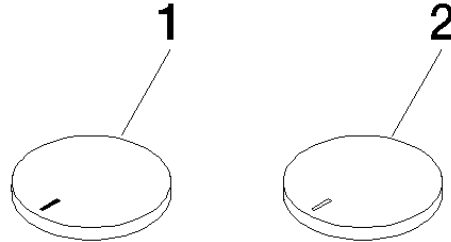

**CYO Handle insert set hot & cold - Brushed Champagne (22kt Gold)**

CYO

11 283 811 Product version from 7/1/2023

- with hot / cold marking
- for three-hole basin mixers and five-hole bath mixers

	Brushed Champagne (22kt Gold)	11 283 811-46
	Chrome	11 283 811-00
	Brushed Platinum	11 283 811-06
	Platinum	11 283 811-08
	Durabross (23kt Gold)	11 283 811-09
	Dark Chrome	11 283 811-19
	Brushed Durabross (23kt Gold)	11 283 811-28
	Champagne (22kt Gold)	11 283 811-47
	Brushed Dark Platinum	11 283 811-99

## CYO Handle insert set hot & cold - Brushed Champagne (22kt Gold)

---

CYO

11 283 811 Product version from 7/1/2023

11 283 811 Product version from 7/1/2023

Parts for other finishes can be found here: [Chrome](#)