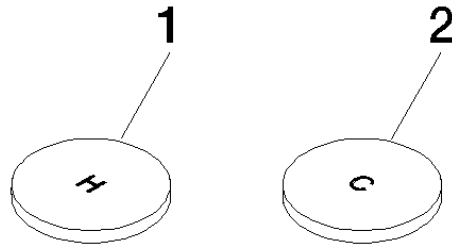

11 285 811

- hot / cold marking with H&C
- for three-hole basin mixers and five-hole bath mixers

	Chrome	11 285 811-00
	Brushed Platinum	11 285 811-06
	Platinum	11 285 811-08
	Durabress (23kt Gold)	11 285 811-09
	Dark Chrome	11 285 811-19
	Brushed Durabress (23kt Gold)	11 285 811-28
	Brushed Dark Platinum	11 285 811-99

CYO Handle insert set H&C - Chrome

CYO

11 285 811

11 285 811

Parts for other
finishes can be found
here: Brushed
Platinum

CYO Handle insert set H&C - Chrome

CYO

11 285 811

Spare parts list

No.	Item Number	Name	Quantity used	Delivery time
	11 185 811-00	CYO Handle insert H - Chrome	2	10