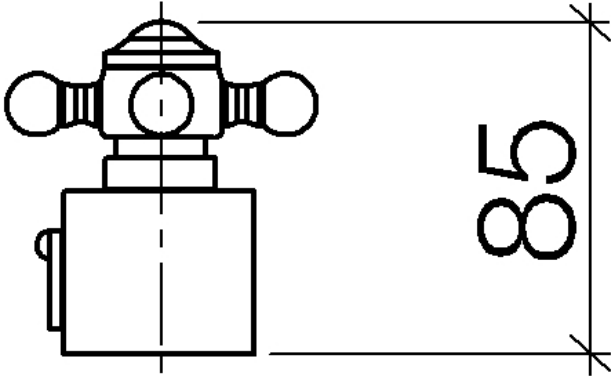

11 420 360

	Chrome	11 420 360-00
	Brushed Platinum	11 420 360-06
	Platinum	11 420 360-08
	Durabress (23kt Gold)	11 420 360-09
	Brushed Durabress (23kt Gold)	11 420 360-28
	Brushed Dark Platinum	11 420 360-99

MADISON Temperature control handle - Chrome

MADISON

11 420 360

11 420 360

11 420 360

Parts for other finishes can be found here: Brushed Platinum

Spare parts list

No.	Item Number	Name	Quantity used	Delivery time
1	09 20 36 005-00	handle	1	10
2	09 26 01 016 90	accessories	1	2
3	09 20 83 006 90	handle	1	2
4	09 24 03 119 90	nipple	1	2
6	09 20 36 004-00	handle	4	10
7	90 30 30 027 00 90	screw	1	2
8	09 30 33 004 90	screw	1	2
10	90 21 33 020 00 90	handle	1	2