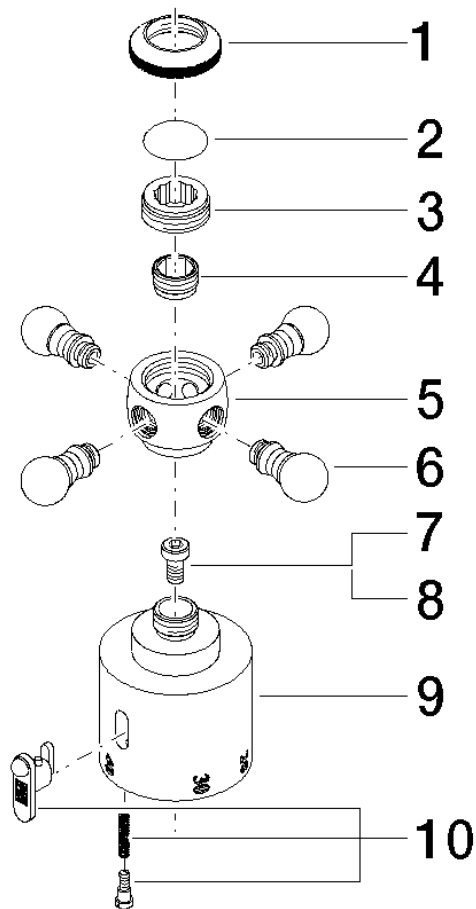

MADISON Temperature control handle - Chrome

MADISON

11 420 360

11 420 360

11 420 360

Parts for other finishes can be found here: Brushed Platinum

Spare parts list

No.	Item Number	Name	Quantity used	Delivery time
1	09 20 36 005-00	handle	1	10
2	09 26 01 016 90	accessories	1	2
3	09 20 83 006 90	handle	1	2
4	09 24 03 119 90	nipple	1	2
6	09 20 36 004-00	handle	4	10
7	90 30 30 027 00 90	screw	1	2
8	09 30 33 004 90	screw	1	2
10	90 21 33 020 00 90	handle	1	2