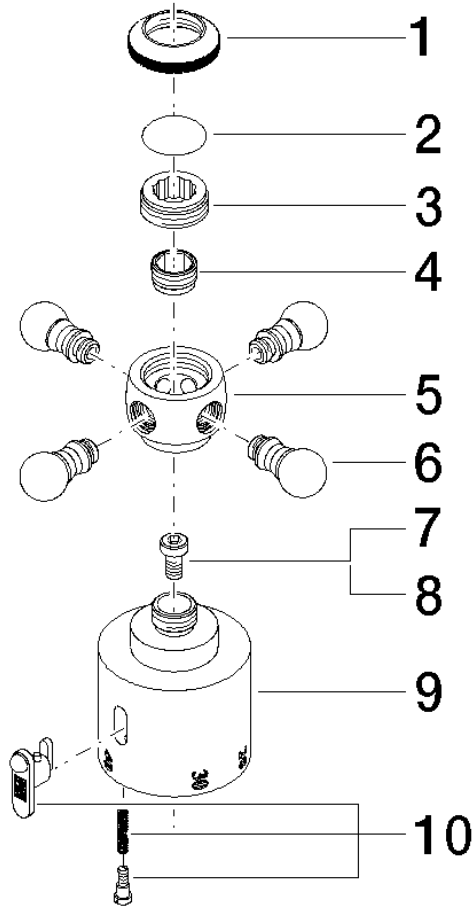

MADISON Temperature control handle - Brushed Dark Platinum

MADISON

11 420 360

	Brushed Dark Platinum	11 420 360-99
	Chrome	11 420 360-00
	Brushed Platinum	11 420 360-06
	Platinum	11 420 360-08
	Durabass (23kt Gold)	11 420 360-09
	Brushed Durabass (23kt Gold)	11 420 360-28

MADISON Temperature control handle - Brushed Dark Platinum

MADISON

11 420 360

11 420 360

11 420 360

Parts for other finishes can be found here: [Chrome](#)

MADISON Temperature control handle - Brushed Dark Platinum

MADISON

11 420 360

Spare parts list

No.	Item Number	Name	Quantity used	Delivery time
	09 20 36 005-99	handle	13	30