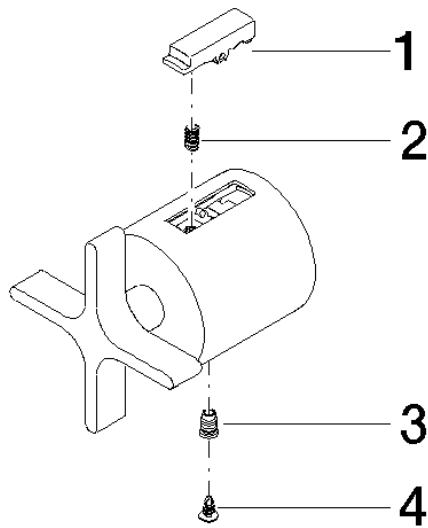

VAIA Regulator handle - Chrome

VAIA

11 431 809

11 431 809

mm [inches]

11 431 809

Parts for other
finishes can be found
here: Brushed
Platinum

VAIA Regulator handle - Chrome