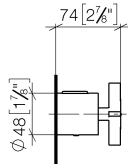

VAIA Regulator handle - Chrome

VAIA

11 431 809

11 431 809

mm [inches]

11 431 809

Parts for other
finishes can be found
here: Brushed
Platinum

VAIA Regulator handle - Chrome