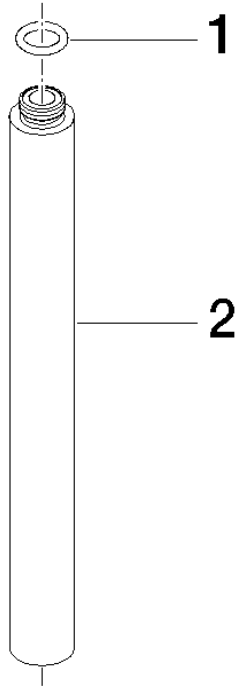

Extension for shower with fixed riser 200 mm - Brushed Chrome

12 120 970 Product version from 6/1/2024

	Brushed Chrome	12 120 970-93
	Brushed Light Gold	12 120 970-27

Extension for shower with fixed riser 200 mm - Brushed Chrome

12 120 970 Product version from 6/1/2024

Extension for shower with fixed riser 200 mm - Brushed Chrome

12 120 970 Product version from 6/1/2024

mm [inches]

Extension for shower with fixed riser 200 mm - Brushed Chrome

12 120 970 Product version from 6/1/2024

Parts for other finishes can be found here: [Brushed Light Gold](#)

Spare parts list

No.	Item Number	Name	Quantity used	Delivery time
1	90 14 10 011 00 90	seal	1	2
2	09 24 04 180-93	extension	1	20