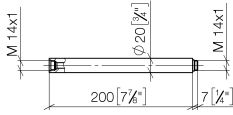

Extension for shower with fixed riser 200 mm - Brushed Chrome

12 120 970 Product version from 6/1/2024

	Brushed Chrome	12 120 970-93
	Brushed Light Gold	12 120 970-27

Extension for shower with fixed riser 200 mm - Brushed Chrome

12 120 970 Product version from 6/1/2024

Extension for shower with fixed riser 200 mm - Brushed Chrome

12 120 970 Product version from 6/1/2024

mm [inches]

Extension for shower with fixed riser 200 mm - Brushed Chrome