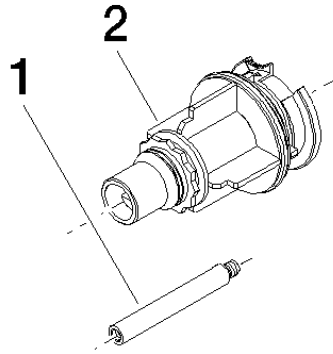

## Extension 46 mm -

---

12 178 970 90

mm [inches]

Extension 46 mm -

---

12 178 970 90

Spare parts list