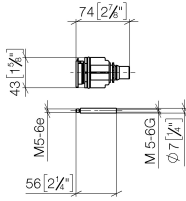

## Extension 46 mm -

---

12 178 970 90

## Extension 46 mm -

---

12 178 970 90

for xTOOL thermostat modules 35 503 / 511 / 521 /  
531 / 524 / 534 970 90

## Extension 46 mm -

---

12 178 970 90

mm [inches]

Extension 46 mm -

---

12 178 970 90

Spare parts list