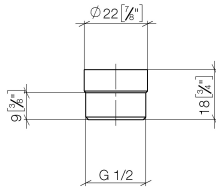

**Adapter for shower outlet 3/8" x 1/2" - Brushed Platinum**

IMO

12 202 979

- adapter M 20 x 1 female thread x 1/2" male thread for the connection of a shower hose 1/2" female thread

Fits: IMO, LULU, MADISON, MEM, TARA, CL.1, LISSÉ, VAIA, META, CYO

12 202 979

mm [inches]

12 202 979

Parts for other finishes can be found here: [Chrome](#)