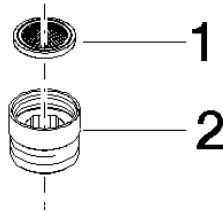

**Adapter for shower outlet 3/8" x 1/2" - Brushed Platinum**

IMO

12 202 979

- adapter M 20 x 1 female thread x 1/2" male thread for the connection of a shower hose 1/2" female thread

Fits: IMO, LULU, MADISON, MEM, TARA, CL.1, LISSÉ, VAIA, META, CYO

12 202 979

mm [inches]

12 202 979

Parts for other finishes can be found here: [Chrome](#)