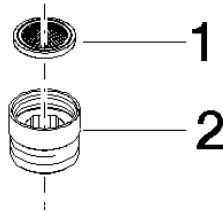

Adapter for shower outlet 3/8" x 1/2" - Platinum

IMO

12 202 979

- adapter M 20 x 1 female thread x 1/2" male thread for the connection of a shower hose 1/2" female thread

Fits: IMO, LULU, MADISON, MEM, TARA, CL.1, LISSÉ, VAIA, META, CYO

12 202 979

mm [inches]

12 202 979

Parts for other finishes can be found here: [Chrome](#)

Spare parts list

No.	Item Number	Name	Quantity used	Delivery time
1	09 23 01 039 90	sieve	1	2
2	09 24 03 141 20-08	adaptor	1	40