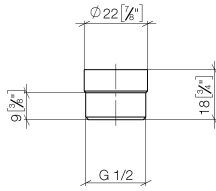

Adapter for shower outlet 3/8" x 1/2" - Platinum

IMO

12 202 979

- adapter M 20 x 1 female thread x 1/2" male thread for the connection of a shower hose 1/2" female thread

Fits: IMO, LULU, MADISON, MEM, TARA, CL.1, LISSÉ, VAIA, META, CYO

12 202 979

mm [inches]

12 202 979

Parts for other finishes can be found here: [Chrome](#)

Spare parts list

No.	Item Number	Name	Quantity used	Delivery time
1	09 23 01 039 90	sieve	1	2
2	09 24 03 141 20-08	adaptor	1	40