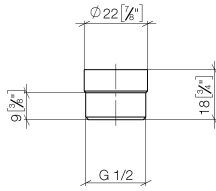

Adapter for shower outlet 3/8" x 1/2" - Dark Chrome

IMO

12 202 979

- adapter M 20 x 1 female thread x 1/2" male thread for the connection of a shower hose 1/2" female thread

Fits: IMO, LULU, MADISON, MEM, TARA, CL.1, LISSÉ, VAIA, META, CYO

12 202 979

mm [inches]

12 202 979

Parts for other
finishes can be found
here: [Chrome](#)