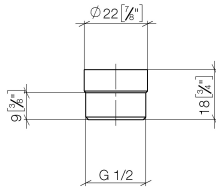

Adapter for shower outlet 3/8" x 1/2" - Light Gold

IMO

12 202 979

- adapter M 20 x 1 female thread x 1/2" male thread for the connection of a shower hose 1/2" female thread

Fits: IMO, LULU, MADISON, MEM, TARA, CL.1, LISSÉ, VAIA, META, CYO

12 202 979

mm [inches]

12 202 979

Parts for other finishes can be found here: [Chrome](#)

Spare parts list

No.	Item Number	Name	Quantity used	Delivery time
1	09 23 01 039 90	sieve	1	2
2	09 24 03 141 20-26	adaptor	1	60