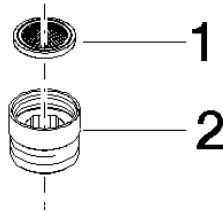

Adapter for shower outlet 3/8" x 1/2" - Light Gold

IMO

12 202 979

- adapter M 20 x 1 female thread x 1/2" male thread for the connection of a shower hose 1/2" female thread

Fits: IMO, LULU, MADISON, MEM, TARA, CL.1, LISSÉ, VAIA, META, CYO

	Light Gold	12 202 979-26
	Chrome	12 202 979-00
	Brushed Platinum	12 202 979-06
	Platinum	12 202 979-08
	Dark Chrome	12 202 979-19
	Brushed Light Gold	12 202 979-27
	Brushed Durabrass (23kt Gold)	12 202 979-28
	Matte Black	12 202 979-33
	Brushed Bronze	12 202 979-42
	Brushed Champagne (22kt Gold)	12 202 979-46
	Champagne (22kt Gold)	12 202 979-47
	Brushed Chrome	12 202 979-93
	Brushed Dark Platinum	12 202 979-99

12 202 979

mm [inches]

12 202 979

Parts for other finishes can be found here: [Chrome](#)

Spare parts list

No.	Item Number	Name	Quantity used	Delivery time
1	09 23 01 039 90	sieve	1	2
2	09 24 03 141 20-26	adaptor	1	60