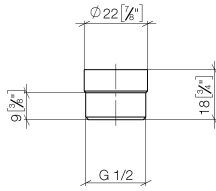

Adapter for shower outlet 3/8" x 1/2" - Brushed Light Gold

IMO

12 202 979

- adapter M 20 x 1 female thread x 1/2" male thread for the connection of a shower hose 1/2" female thread

Fits: IMO, LULU, MADISON, MEM, TARA, CL.1, LISSÉ, VAIA, META, CYO

12 202 979

mm [inches]

12 202 979

Parts for other finishes can be found here: [Chrome](#)

Spare parts list

No.	Item Number	Name	Quantity used	Delivery time
1	09 23 01 039 90	sieve	1	2
2	09 24 03 141 20-27	adaptor	1	60