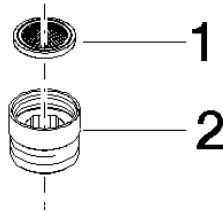

Adapter for shower outlet 3/8" x 1/2" - Brushed Light Gold

IMO

12 202 979

- adapter M 20 x 1 female thread x 1/2" male thread for the connection of a shower hose 1/2" female thread

Fits: IMO, LULU, MADISON, MEM, TARA, CL.1, LISSÉ, VAIA, META, CYO

	Brushed Light Gold	12 202 979-27
	Chrome	12 202 979-00
	Brushed Platinum	12 202 979-06
	Platinum	12 202 979-08
	Dark Chrome	12 202 979-19
	Light Gold	12 202 979-26
	Brushed Durabronze (23kt Gold)	12 202 979-28
	Matte Black	12 202 979-33
	Brushed Bronze	12 202 979-42
	Brushed Champagne (22kt Gold)	12 202 979-46
	Champagne (22kt Gold)	12 202 979-47
	Brushed Chrome	12 202 979-93
	Brushed Dark Platinum	12 202 979-99

12 202 979

mm [inches]

12 202 979

Parts for other finishes can be found here: [Chrome](#)

Spare parts list

No.	Item Number	Name	Quantity used	Delivery time
1	09 23 01 039 90	sieve	1	2
2	09 24 03 141 20-27	adaptor	1	60