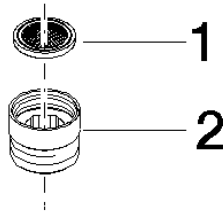

Adapter for shower outlet 3/8" x 1/2" - Brushed Durabronze (23kt Gold)

IMO

12 202 979

- adapter M 20 x 1 female thread x 1/2" male thread for the connection of a shower hose 1/2" female thread

Fits: IMO, LULU, MADISON, MEM, TARA, CL.1, LISSÉ, VAIA, META, CYO

	Brushed Durabronze (23kt Gold)	12 202 979-28
	Chrome	12 202 979-00
	Brushed Platinum	12 202 979-06
	Platinum	12 202 979-08
	Dark Chrome	12 202 979-19
	Light Gold	12 202 979-26
	Brushed Light Gold	12 202 979-27
	Matte Black	12 202 979-33
	Brushed Bronze	12 202 979-42
	Brushed Champagne (22kt Gold)	12 202 979-46
	Champagne (22kt Gold)	12 202 979-47
	Brushed Chrome	12 202 979-93
	Brushed Dark Platinum	12 202 979-99

12 202 979

mm [inches]

12 202 979

Parts for other finishes can be found here: [Chrome](#)

Spare parts list

No.	Item Number	Name	Quantity used	Delivery time
1	09 23 01 039 90	sieve	1	2
2	09 24 03 141 20-28	adaptor	1	20