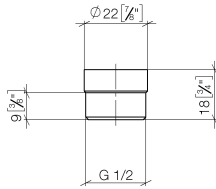

Adapter for shower outlet 3/8" x 1/2" - Brushed Durabronze (23kt Gold)

IMO

12 202 979

- adapter M 20 x 1 female thread x 1/2" male thread for the connection of a shower hose 1/2" female thread

Fits: IMO, LULU, MADISON, MEM, TARA, CL.1, LISSÉ, VAIA, META, CYO

12 202 979

mm [inches]

12 202 979

Parts for other finishes can be found here: [Chrome](#)

Spare parts list

No.	Item Number	Name	Quantity used	Delivery time
1	09 23 01 039 90	sieve	1	2
2	09 24 03 141 20-28	adaptor	1	20