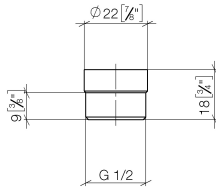

Adapter for shower outlet 3/8" x 1/2" - Brushed Bronze

IMO

12 202 979

- adapter M 20 x 1 female thread x 1/2" male thread for the connection of a shower hose 1/2" female thread

Fits: IMO, LULU, MADISON, MEM, TARA, CL.1, LISSÉ, VAIA, META, CYO

12 202 979

mm [inches]

12 202 979

Parts for other finishes can be found here: [Chrome](#)

Spare parts list

No.	Item Number	Name	Quantity used	Delivery time
1	09 23 01 039 90	sieve	1	2
2	09 24 03 141 20-42	adaptor	1	60