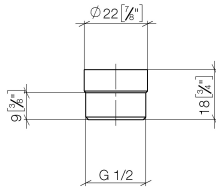

**Adapter for shower outlet 3/8" x 1/2" - Brushed Champagne (22kt Gold)**

IMO

12 202 979

- adapter M 20 x 1 female thread x 1/2" male thread for the connection of a shower hose 1/2" female thread

Fits: IMO, LULU, MADISON, MEM, TARA, CL.1, LISSÉ, VAIA, META, CYO

12 202 979

mm [inches]

12 202 979

Parts for other  
finishes can be found  
here: [Chrome](#)