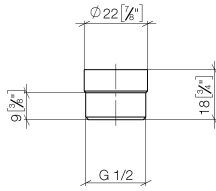

Adapter for shower outlet 3/8" x 1/2" - Brushed Chrome

IMO

12 202 979

- adapter M 20 x 1 female thread x 1/2" male thread for the connection of a shower hose 1/2" female thread

Fits: IMO, LULU, MADISON, MEM, TARA, CL.1, LISSÉ, VAIA, META, CYO

12 202 979

mm [inches]

12 202 979

Parts for other finishes can be found here: [Chrome](#)

Spare parts list

No.	Item Number	Name	Quantity used	Delivery time
1	09 23 01 039 90	sieve	1	2
2	09 24 03 141 20-93	adaptor	1	20