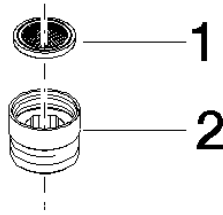

Adapter for shower outlet 3/8" x 1/2" - Brushed Dark Platinum

IMO

12 202 979

- adapter M 20 x 1 female thread x 1/2" male thread for the connection of a shower hose 1/2" female thread

Fits: IMO, LULU, MADISON, MEM, TARA, CL.1, LISSÉ, VAIA, META, CYO

12 202 979

mm [inches]

12 202 979

Parts for other finishes can be found here: [Chrome](#)

Spare parts list

No.	Item Number	Name	Quantity used	Delivery time
1	09 23 01 039 90	sieve	1	2
2	09 24 03 141 20-99	adaptor	1	30