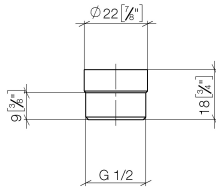

Adapter for shower outlet 3/8" x 1/2" - Brushed Dark Platinum

IMO

12 202 979

- adapter M 20 x 1 female thread x 1/2" male thread for the connection of a shower hose 1/2" female thread

Fits: IMO, LULU, MADISON, MEM, TARA, CL.1, LISSÉ, VAIA, META, CYO

12 202 979

mm [inches]

12 202 979

Parts for other finishes can be found here: [Chrome](#)

Spare parts list

No.	Item Number	Name	Quantity used	Delivery time
1	09 23 01 039 90	sieve	1	2
2	09 24 03 141 20-99	adaptor	1	30