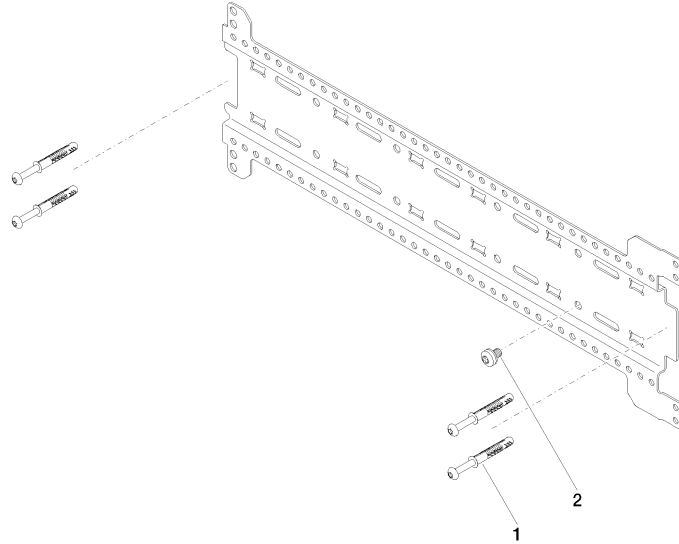

xGRID Installation track 555 mm -

12 360 970 90

- width 555mm
- height 135 mm
- depth 12 mm
- retaining screws and plugs

More about the xGRID installation track can be found in the Shower Book brochure

xGRID Installation track 555 mm -

12 360 970 90

xGRID Installation track 555 mm -

12 360 970 90

Spare parts list

No.	Item Number	Name	Quantity used	Delivery time
1	04 30 31 054 00 90	fixing set	2	2
2	04 30 30 212 00 90	fixing set	1	60