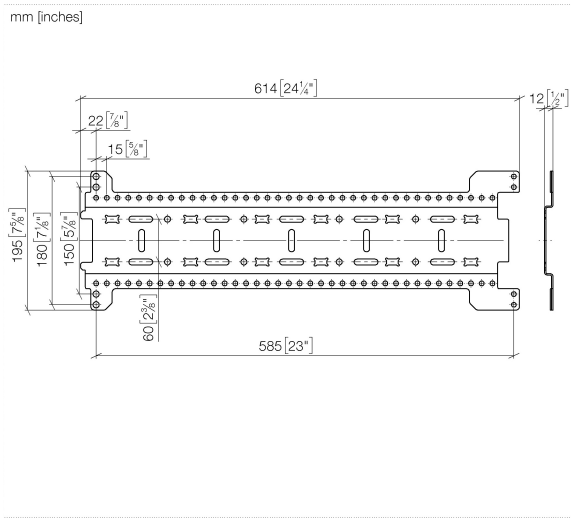

xGRID Installation track 555 mm -

12 360 970 90

- width 555mm
- height 135 mm
- depth 12 mm
- retaining screws and plugs

More about the xGRID installation track can be found in the Shower Book brochure

xGRID Installation track 555 mm -

12 360 970 90

xGRID Installation track 555 mm -

12 360 970 90

Spare parts list

No.	Item Number	Name	Quantity used	Delivery time
1	04 30 31 054 00 90	fixing set	2	2
2	04 30 30 212 00 90	fixing set	1	60