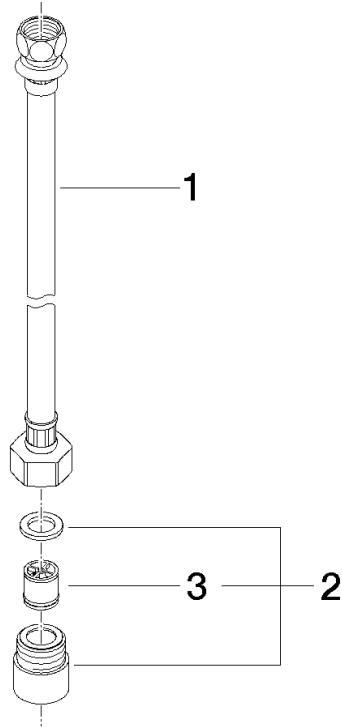

12 505 970 90

Fits: IMO, LULU, MADISON, MEM, TARA,
CL.1, LISSÉ, VAIA, META, CYO

High pressure hose 1/2" x 3/8" x 500 mm -

IMO

12 505 970 90

NOTE:only for electro-plated finishes.

High pressure hose 1/2" x 3/8" x 500 mm -

IMO

12 505 970 90

12 505 970 90

Spare parts list

No.	Item Number	Name	Quantity used	Delivery time
1	12 506 970 90	High pressure hoses -	1	2
2	04 24 03 024 01 90	nipple	1	2
3	90 23 01 040 00 90	back-flow preventer	1	2