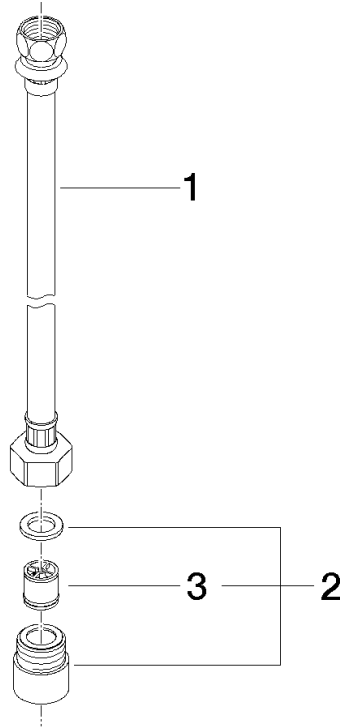

## High pressure hose 1/2" x 3/8" x 500 mm -

---

IMO

12 505 970 90

Fits: IMO, LULU, MADISON, MEM, TARA,  
CL.1, LISSÉ, VAIA, META, CYO

High pressure hose 1/2" x 3/8" x 500 mm -

---

IMO

12 505 970 90

NOTE:only for electro-plated finishes.

High pressure hose 1/2" x 3/8" x 500 mm -

---

IMO

12 505 970 90

12 505 970 90

### Spare parts list

No.	Item Number	Name	Quantity used	Delivery time
1	12 506 970 90	High pressure hoses -	1	2
2	04 24 03 024 01 90	nipple	1	2
3	90 23 01 040 00 90	back-flow preventer	1	2