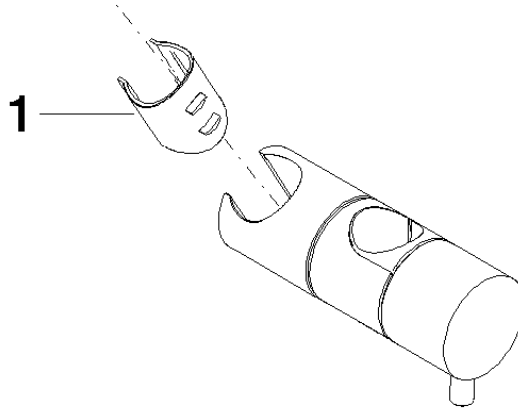

12 570 970

- for pipe diameter 23.5 mm

Fits: IMO, LULU, MADISON, MEM, TARA,
CL.1, LISSÉ, VAIA, META, CYO

	Chrome	12 570 970-00
	Brushed Platinum	12 570 970-06
	Platinum	12 570 970-08
	Dark Chrome	12 570 970-19
	Light Gold	12 570 970-26
	Brushed Light Gold	12 570 970-27
	Brushed Durabronze (23kt Gold)	12 570 970-28
	Matte Black	12 570 970-33
	Brushed Bronze	12 570 970-42
	Brushed Champagne (22kt Gold)	12 570 970-46
	Champagne (22kt Gold)	12 570 970-47
	Brushed Chrome	12 570 970-93
	Brushed Dark Platinum	12 570 970-99

12 570 970

mm [inches]

12 570 970

Parts for other
finishes can be found
here: Brushed
Platinum

Spare parts list

No.	Item Number	Name	Quantity used	Delivery time
1	09 12 12 217 90	sleeve	1	2