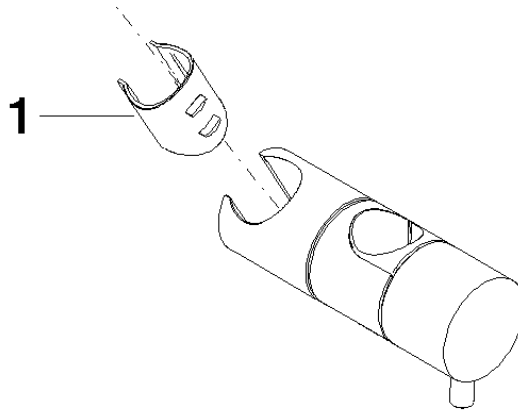

12 570 970

• for pipe diameter 23.5 mm

Fits: IMO, LULU, MADISON, MEM, TARA,
CL.1, LISSÉ, VAIA, META, CYO

	Brushed Platinum	12 570 970-06
	Chrome	12 570 970-00
	Platinum	12 570 970-08
	Dark Chrome	12 570 970-19
	Light Gold	12 570 970-26
	Brushed Light Gold	12 570 970-27
	Brushed Durabronze (23kt Gold)	12 570 970-28
	Matte Black	12 570 970-33
	Brushed Bronze	12 570 970-42
	Brushed Champagne (22kt Gold)	12 570 970-46
	Champagne (22kt Gold)	12 570 970-47
	Brushed Chrome	12 570 970-93
	Brushed Dark Platinum	12 570 970-99

12 570 970

mm [inches]

12 570 970

Parts for other
finishes can be found
here: [Chrome](#)

Spare parts list

No.	Item Number	Name	Quantity used	Delivery time
1	09 12 12 217 90	sleeve	1	2