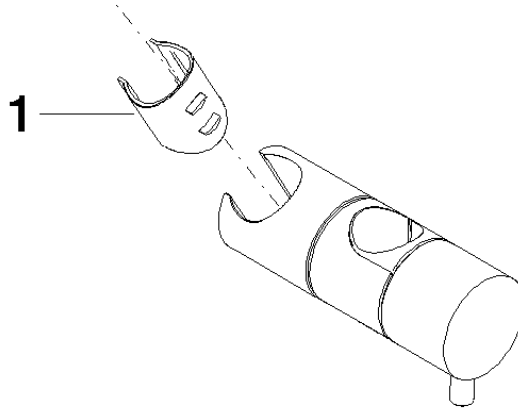

12 570 970

• for pipe diameter 23.5 mm

Fits: IMO, LULU, MADISON, MEM, TARA,
CL.1, LISSÉ, VAIA, META, CYO

	Platinum	12 570 970-08
	Chrome	12 570 970-00
	Brushed Platinum	12 570 970-06
	Dark Chrome	12 570 970-19
	Light Gold	12 570 970-26
	Brushed Light Gold	12 570 970-27
	Brushed Durabronze (23kt Gold)	12 570 970-28
	Matte Black	12 570 970-33
	Brushed Bronze	12 570 970-42
	Brushed Champagne (22kt Gold)	12 570 970-46
	Champagne (22kt Gold)	12 570 970-47
	Brushed Chrome	12 570 970-93
	Brushed Dark Platinum	12 570 970-99

12 570 970

mm [inches]

12 570 970

Parts for other
finishes can be found
here: Chrome

Spare parts list

No.	Item Number	Name	Quantity used	Delivery time
1	09 12 12 217 90	sleeve	1	2